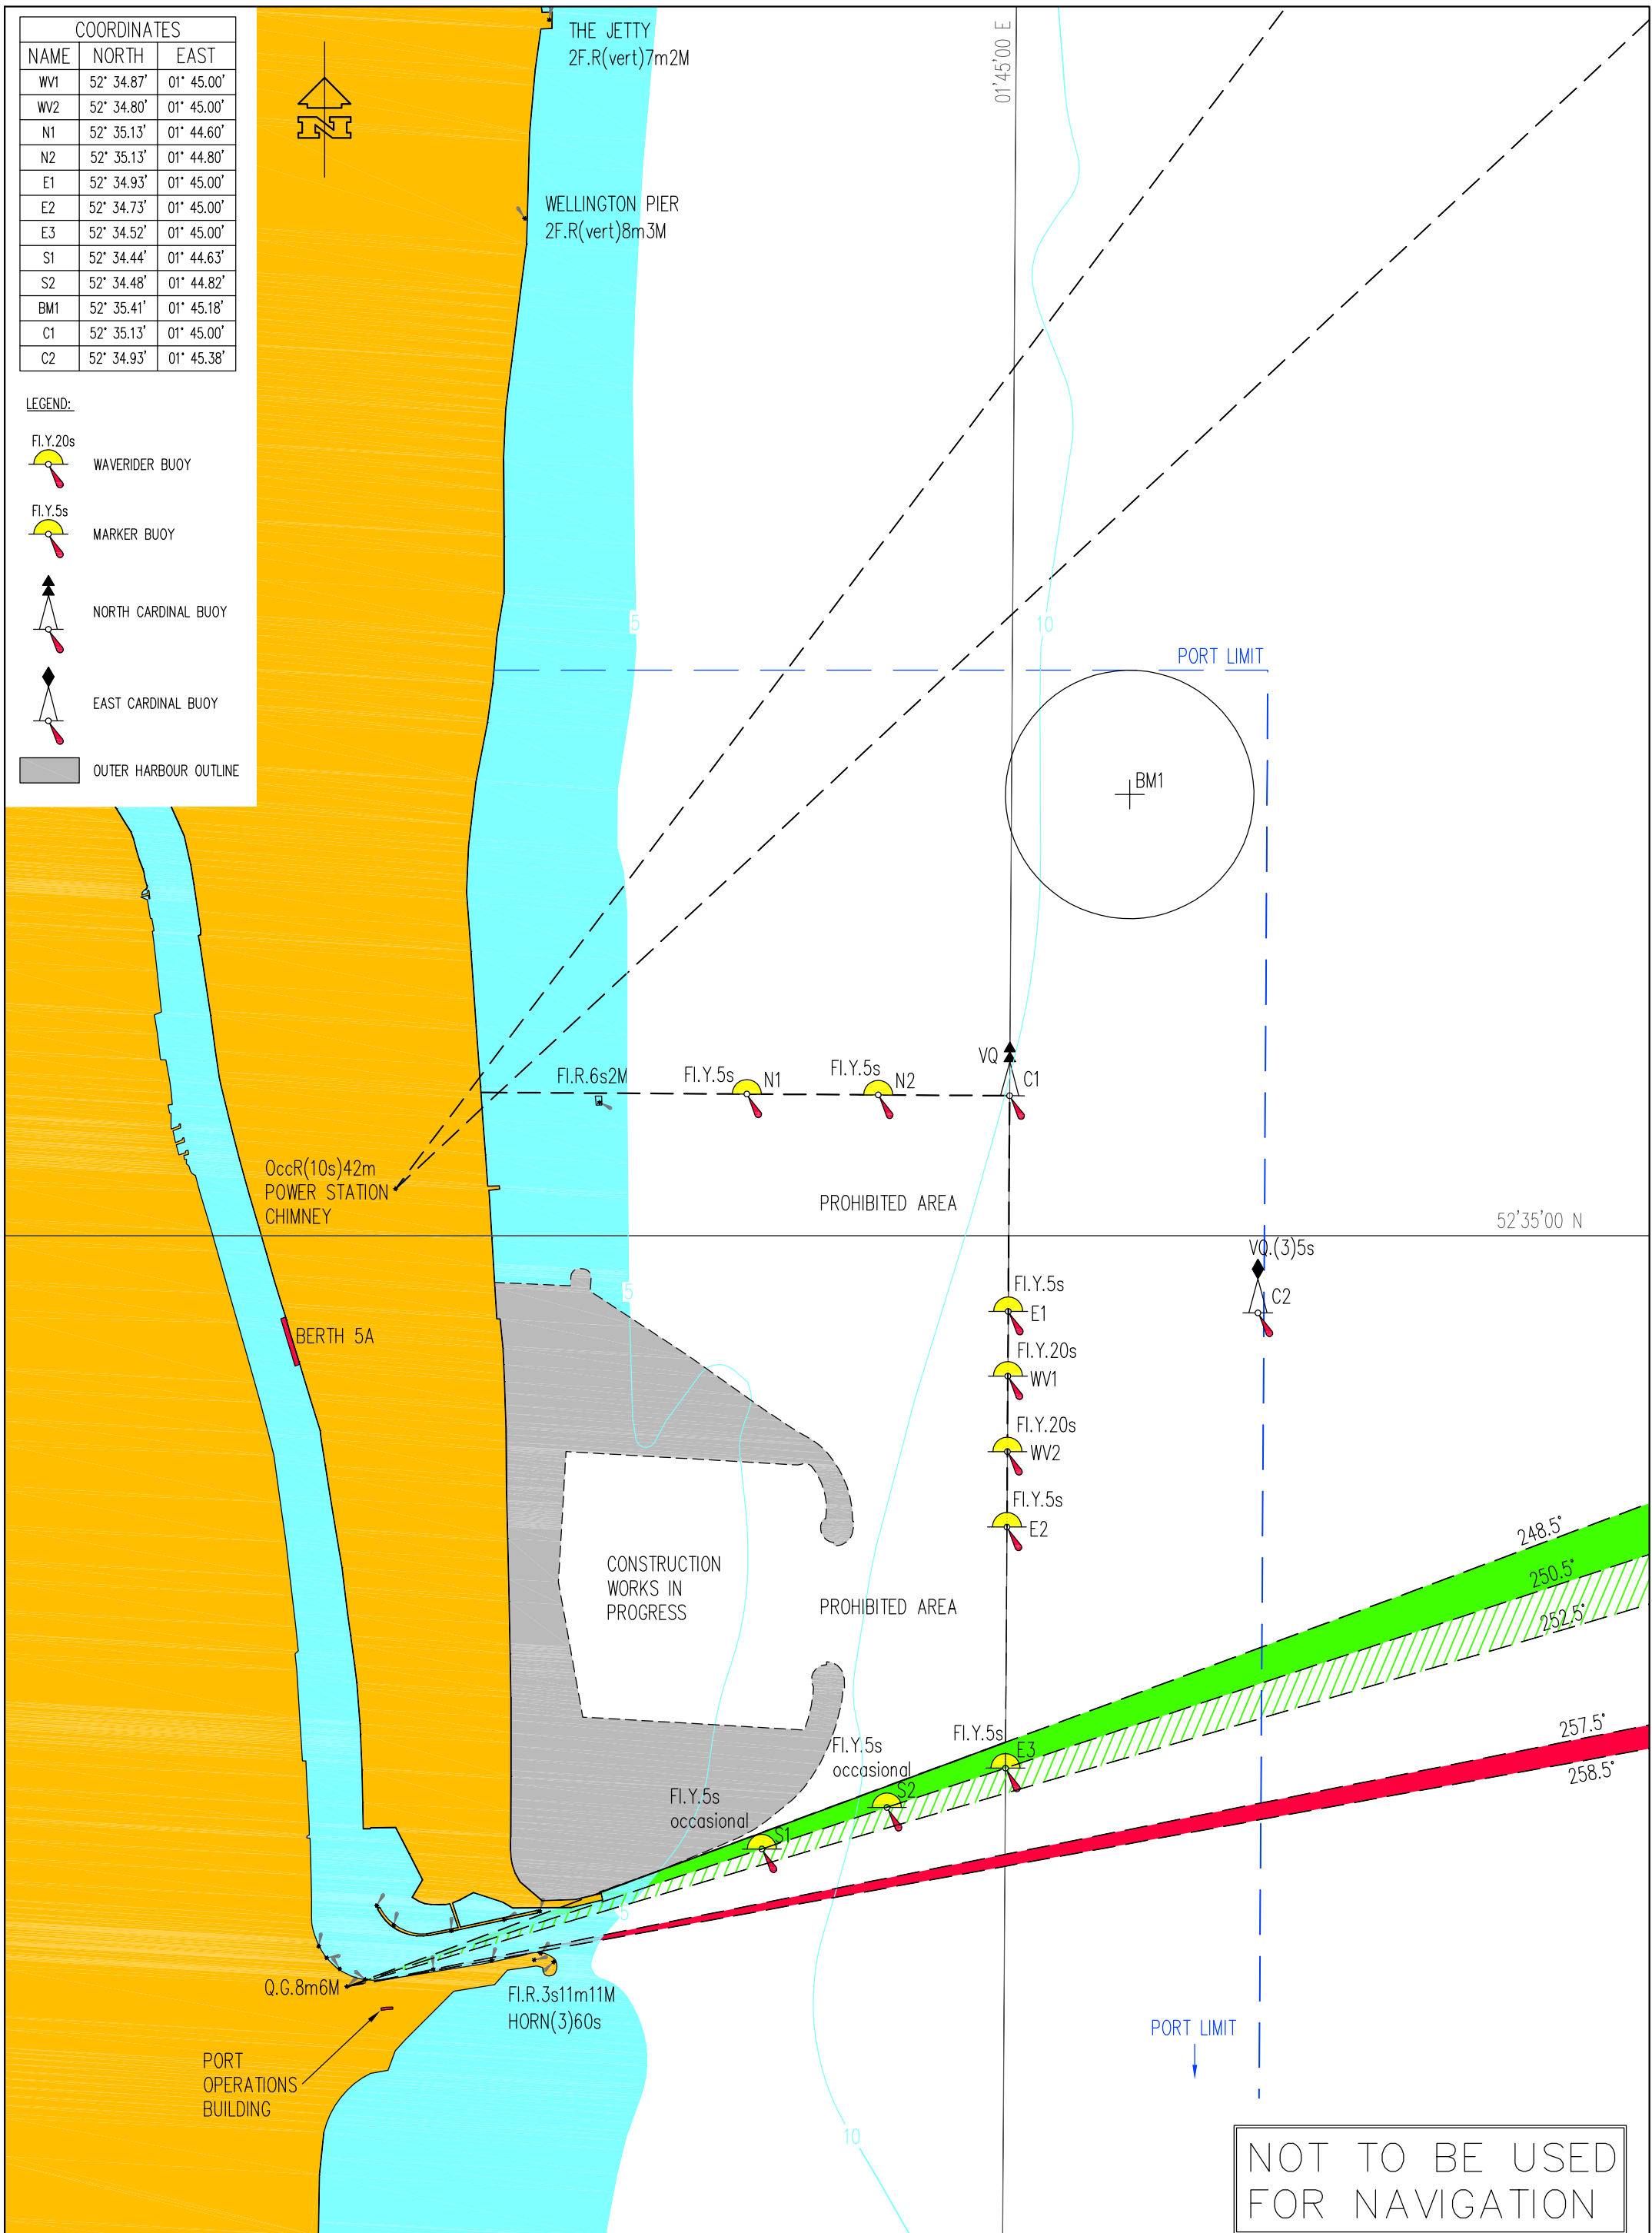

COORDINATES		
NAME	NORTH	EAST
WV1	52° 34.87'	01° 45.00'
WV2	52° 34.80'	01° 45.00'
N1	52° 35.13'	01° 44.60'
N2	52° 35.13'	01° 44.80'
E1	52° 34.93'	01° 45.00'
E2	52° 34.73'	01° 45.00'
E3	52° 34.52'	01° 45.00'
S1	52° 34.44'	01° 44.63'
S2	52° 34.48'	01° 44.82'
BM1	52° 35.41'	01° 45.18'
C1	52° 35.13'	01° 45.00'
C2	52° 34.93'	01° 45.38'

LEGEND:

-  FL.Y.20s WAVERIDER BUOY
-  FL.Y.5s MARKER BUOY
-  NORTH CARDINAL BUOY
-  EAST CARDINAL BUOY
-  OUTER HARBOUR OUTLINE

NOTE:  
1. MAP ORIENTATION TO TRUE NORTH.